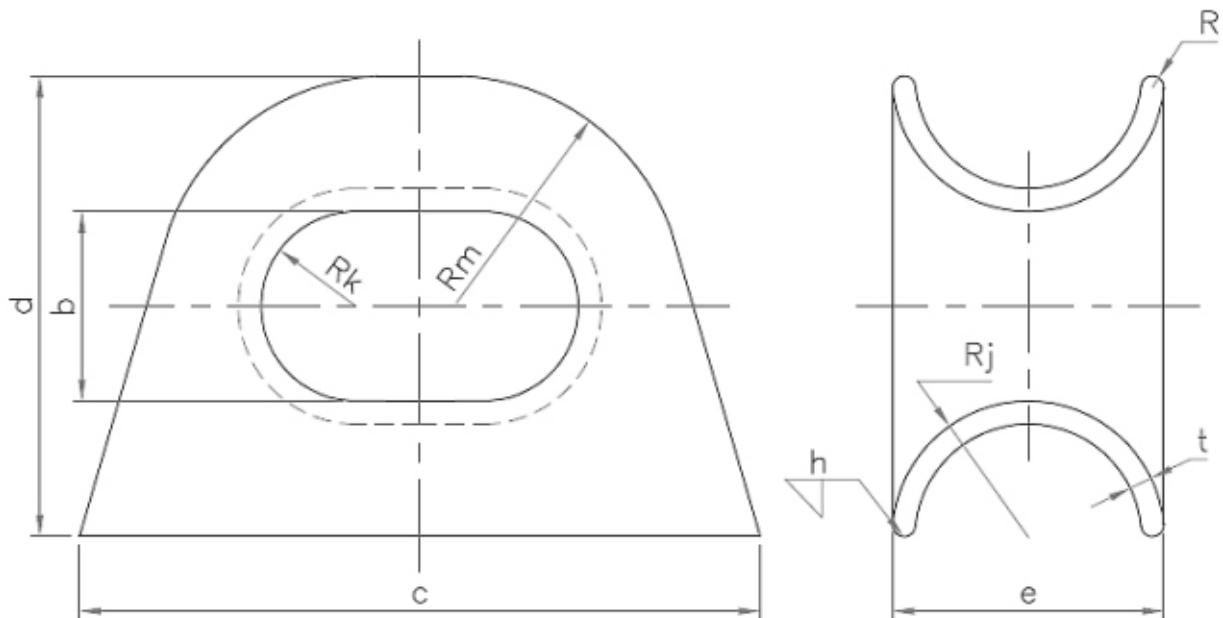

### Technical Schematics :

**Note:**

Technical data is for guidance only - for exact specification, please contact our sales team

Std	Size	a	b	c	d	e	Rj	Rk	Rm	R	t	h	Kgs
DVS 47005 - Danish Std	400 x 250	400	250	900	610	360	180	125	305	15	30	10	