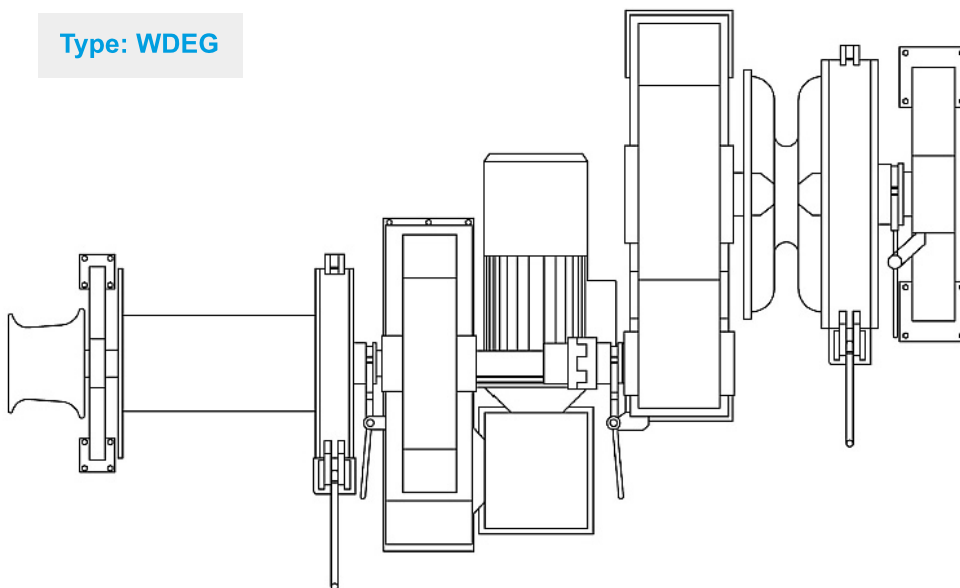

"...the only port of call you'll ever need..."

Windlass

Windlass - Electric Drive - Frequency Control Drive)

Product Code: WDEG

Chain Wheel

Mooring Drum

Chain Dia. (mm)	Load (kN)	Speed (m/min)	Brake Capacity (kN) (mm)	Rated Load			Brake Capacity (kN) (mm)	Drum Size		Rope Size		Electric Motor (kW)
				Load (kN)	Speed (m/min)	Light Load Speed (m/min)		Hawser Dia. x L (mm)	Wire Dia. x L (mm)	Hawser (mm) x (m)	Wire (mm) x (m)	
56	149		1094	100			260	φ450x900	φ500x650	φ70x200	φ32x200	45
58	160	9	1170	125	15	45	350	φ450x1050	φ600x650	φ75x220	φ34x200	
60	171		1247	150			470					
62	183		1323	100			260	φ450x900	φ500x650	φ70x200	φ32x200	45
64	195	9	1409	125	15	45	350	φ450x1050	φ600x650	φ75x220	φ34x200	
66	207		1485	150			470					
68	220	1	1575	100			260	φ450x900	φ500x650	φ70x200	φ32x200	55
70	233	9	1661	125	15	45	350	φ450x1050	φ600x650	φ75x220	φ34x200	
73	253		1796	160			470					
76	275		1935	125			350					55
78	289	9	2025	160	15	45	470	φ450x1050	φ600x650	φ75x220	φ34x200	
81	312		2169	180			590		φ650x650		φ40x200	

Type: WDEG